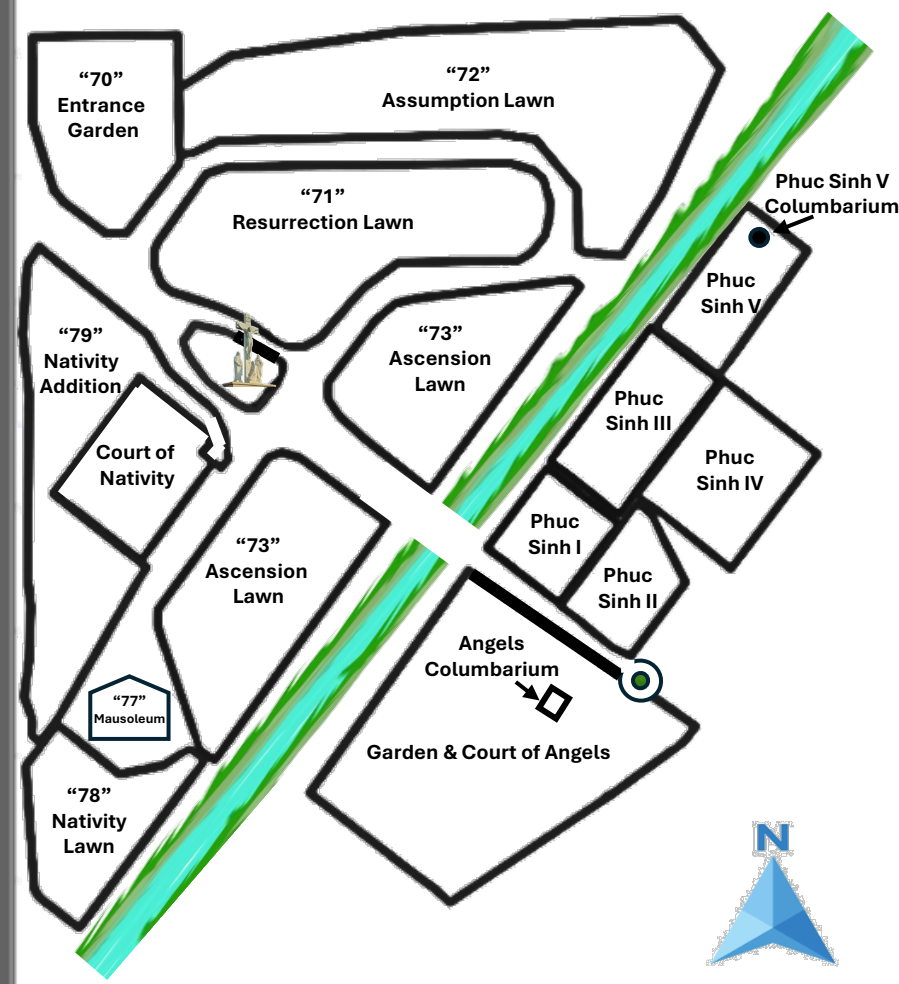

Telephone Rd. / Main St.

South Park Cemetery
1310 N Main St, Pearland, TX 77581